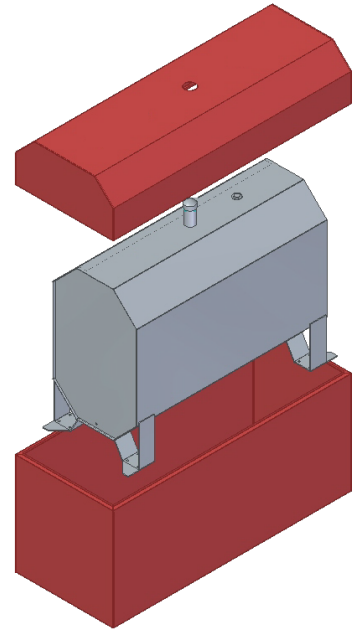

Diesel Tanks

480 Litre or 980 Litre

Designed for domestic use – with an attractive finish

Constructed from Mild Steel with Zinc-shield Coating

Fully enclosed bund

Complies with AS 1692

Tank sizes

Volume	Tank Height	Tank Width	Tank Length
480 L	1026 mm	548 mm	1340 mm
980 L	1319 mm	618 mm	1756 mm

Leg extensions

500mm	600mm	750mm	900mm	custom
-------	-------	-------	-------	--------

Bund sizes

Volume	Bund Height (covered)	Bund Width	Bund Length
480 L	955 mm	630 mm	1480 mm
980 L	1255mm	685 mm	1955 mm

Features

60mm Filler with Breather
 15mm outlet

Steel tank powdercoated with zinc rich, dark grey finish - for good servcability in direct sunlight it's recommended to apply a colour coat over this.

Fully covered bund supplied in galvanised finish

Options

Level measuring Dipstick

Leg Extensions

Lockable Filler Cap

Hazard Decal

Enclosed bund can be supplied in custom colour