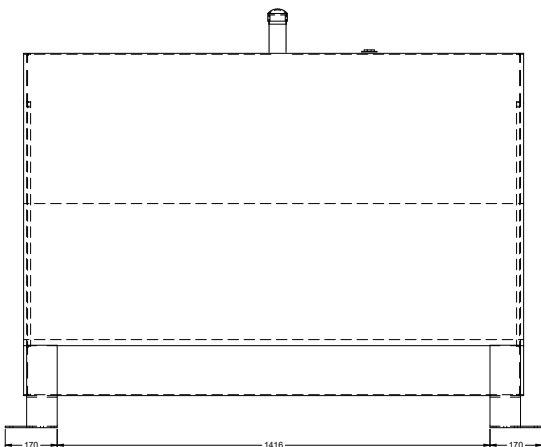

Diesel Tanks

480 Litre or 980 Litre

Designed for domestic use – with an attractive finish

Constructed from Mild Steel with Zinc-shield Coating

Fully enclosed bund

Complies with AS 1692

Tank sizes

Volume	Tank Height	Tank Width	Tank Length
480 L	1026 mm	548 mm	1340 mm
980 L	1319 mm	618 mm	1756 mm

Leg extensions

500mm	600mm	750mm	900mm	custom
-------	-------	-------	-------	--------

Bund sizes

Volume	Bund Height (covered)	Bund Width	Bund Length
480 L	955 mm	630 mm	1480 mm
980 L	1255mm	685 mm	1955 mm