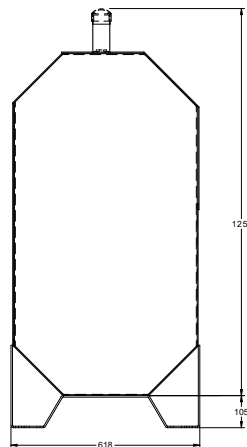

Diesel Tanks

480 Litre or 980 Litre

Designed for domestic use – with an attractive finish

Constructed from Mild Steel with Zinc-shield Coating

Fully enclosed bund

Complies with AS 1692

Tank sizes

Volume	Tank Height	Tank Width	Tank Length
480 L	1026 mm	548 mm	1340 mm
980 L	1319 mm	618 mm	1756 mm

Leg extensions

500mm	600mm	750mm	900mm	custom
-------	-------	-------	-------	--------

Bund sizes

Volume	Bund Height (covered)	Bund Width	Bund Length
480 L	955 mm	630 mm	1480 mm
980 L	1255mm	685 mm	1955 mm