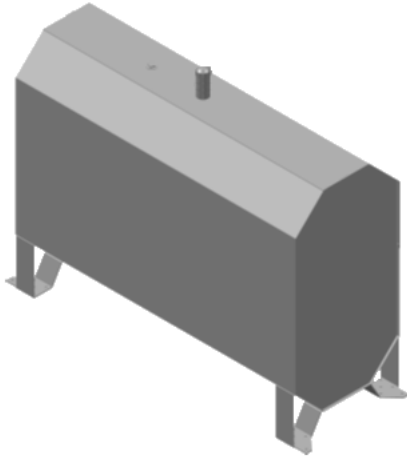

Diesel Tanks

480 Litre or 980 Litre

Designed for domestic use – with an attractive finish

Constructed from Mild Steel with Zinc-shield Coating

Fully enclosed bund

Complies with AS 1692

Tank sizes

Volume	Tank Height	Tank Width	Tank Length
480 L	1026 mm	548 mm	1340 mm
980 L	1319 mm	618 mm	1756 mm

Leg extensions

500mm	600mm	750mm	900mm	custom
-------	-------	-------	-------	--------

Bund sizes

Volume	Bund Height (covered)	Bund Width	Bund Length
480 L	955 mm	630 mm	1480 mm
980 L	1255mm	685 mm	1955 mm

Features

60mm Filler with Breather
 15mm outlet

Steel tank powdercoated with zinc rich, dark grey finish - for good servcability in direct sunlight it's recommended to apply a colour coat over this.

Fully covered bund supplied in galvanised finish