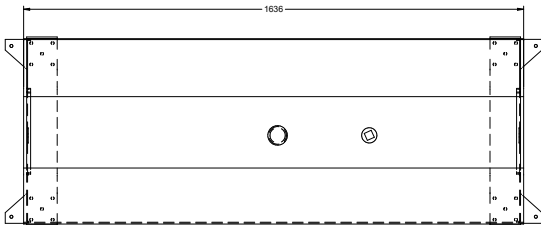

Diesel Tanks

480 Litre or 980 Litre

Designed for domestic use – with an attractive finish

Constructed from Mild Steel with Zinc-shield Coating

Fully enclosed bund

Complies with AS 1692

Tank sizes

Volume	Tank Height	Tank Width	Tank Length
480 L	1026 mm	548 mm	1340 mm
980 L	1319 mm	618 mm	1756 mm

Leg extensions

500mm	600mm	750mm	900mm	custom
-------	-------	-------	-------	--------

Bund sizes

Volume	Bund Height (covered)	Bund Width	Bund Length
480 L	955 mm	630 mm	1480 mm
980 L	1255mm	685 mm	1955 mm